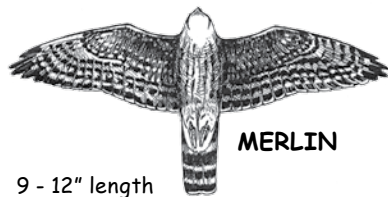

A GUIDE FOR HAWKS SEEN IN THE NORTHEAST

Because many hawks differ in appearance due to age and various dark and light morphs, only the adult of the most common form is illustrated.

KNOW YOUR SILHOUETTES

BUTEOS

Broad wings and broad rounded tails; often seen soaring in wide circles high in the air.

PEREGRINE FALCON

- 14 - 18" length
- Light breast and throat.
- Crow size, falcon shape.
- Quick, powerful wingbeats.

NORTHERN GOSHAWK

- 18 - 24" length
- Pale gray underbody.
- White undertail coverts.
- Larger than crow.

RED-TAILED HAWK

- 17 - 22" length
- Unmarked light to red tail.
- Light breast and dark leading edge to wing.
- Streaked, variably dark belly band.

MERLIN

- 9 - 12" length
- Banded gray tail.
- Dark-looking underside.
- Streaked body.

COOPER'S HAWK

- 14 - 19" length
- Rusty underparts.
- Round tipped, long tail.
- Near size of crow.

RED-SHOULDERED HAWK