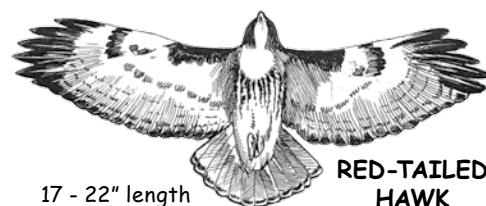

A GUIDE FOR HAWKS SEEN IN THE NORTHEAST

Because many hawks differ in appearance due to age and various dark and light morphs, only the adult of the most common form is illustrated.

KNOW YOUR SILHOUETTES

BUTEOS

Broad wings and broad rounded tails; often seen soaring in wide circles high in the air.

PEREGRINE FALCON

- 14 - 18" length
- Light breast and throat.
- Crow size, falcon shape.
- Quick, powerful wingbeats.

NORTHERN GOSHAWK

- 18 - 24" length
- Pale gray underbody.
- White undertail coverts.
- Larger than crow.

RED-TAILED HAWK

- 17 - 22" length
- Unmarked light to red tail.
- Light breast and dark leading edge to wing.
- Streaked, variably dark belly band.

MERLIN

- 9 - 12" length
- Banded gray tail.
- Dark-looking underside.
- Streaked body.

COOPER'S HAWK

- 14 - 19" length
- Rusty underparts.
- Round tipped, long tail.
- Near size of crow.

RED-SHOULDERED HAWK