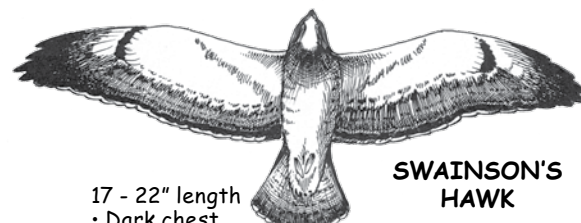

- 15 - 18" length
- Black tail with narrow white bands.
- Dark underwing coverts.
- Crescent windows near tip of wing.

AMERICAN KESTREL

- 8 - 11" length
- Tail: rufous-male, barred brown -female
- Light underneath.
- Near size of Blue Jay.

SHARP-SHINNED HAWK

- 9 - 13" length
- Rusty underparts.
- Square or notched tail tip.
- Near size of Blue Jay.

BROAD-WINGED HAWK

- 13 - 17" length
- Smallest Buteo, crow size.
- Equal white and black on tail.
- Whitish wing linings.

GYRFALCON

- 19 - 24" length
- Robust - larger than Peregrine.
- Body uniformly colored-4 color morphs.
- Rare Arctic visitor.

ROUGH-LEGGED HAWK

- 18 - 23" length
- Winter visitor.
- Dark belly, wrist patch and terminal tail band.
- Dark morph: body, wing linings solid dark