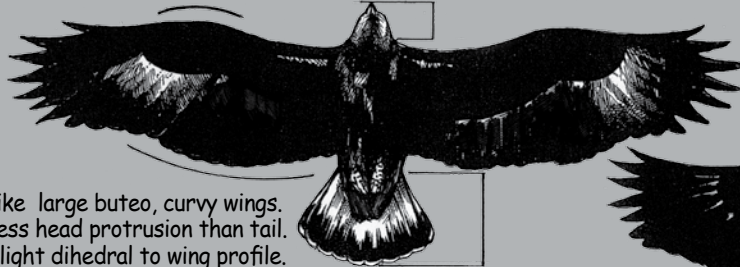

SHARP-SHINNED vs COOPER'S

PAUL CARRIER'S SKETCHBOOK

WING PROFILE

BALD EAGLE

GOLDEN EAGLE

SUB-ADULT GOLDEN EAGLE

- . Like large buteo, curvy wings.
- . Less head protrusion than tail.
- . Slight dihedral to wing profile.

27 to 35" length

IMMATURE BALD EAGLE

BALD EAGLE

27 to 35" length

- . Long, straight wing extension.
- . Tail and head length similar.
- . Straight wing profile.

24 to 28" length

- Turkey Vulture**
- . Dark wings with lighter feathers
 - . Flies with uplifted wings-V shaped

23 to 28" length

- Black Vulture**
- . Wings & tail shorter than TV
 - . Whitish tips on wings

This guide developed by Paul Carrier is the property of the North East Hawk Watch (NEHW), a registered not-for-profit volunteer organization established to increase awareness, appreciation and protection of hawks. We do that by promoting hawk watching, the study of hawk migration, throughout New England, eastern New York, and northeastern New Jersey. Individuals may download or print single copies of this guide for their personal, non-commercial use. All other rights are reserved. For more information on hawk watching in the northeast, to join NEHW, or to purchase a durable, laminated printed version of this guide, visit www.battaly.com/nehw.