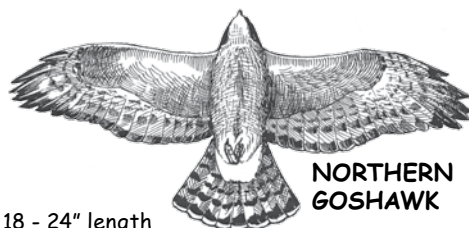

A GUIDE FOR HAWKS SEEN IN THE NORTHEAST

Because many hawks differ in appearance due to age and various dark and light morphs, only the adult of the most common form is illustrated.

KNOW YOUR SILHOUETTES

FALCONS

Streamlined - Long pointed wings; Long compressed tapered tails; Strong rowing wing beats; lose some pointed wing and tapered tail look when not in direct flight.

ACCIPITERS

Short, wide rounded wings; long tails. flap, flap, flap - sail flight.

BUTEOS

Broad wings and broad rounded tails; often seen soaring in wide circles high in the air.

PEREGRINE FALCON

- 14 - 18" length
- Light breast and throat.
- Crow size, falcon shape.
- Quick, powerful wingbeats.

NORTHERN GOSHAWK

- 18 - 24" length
- Pale gray underbody.
- White undertail coverts.
- Larger than crow.

RED-TAILED HAWK

- 17 - 22" length
- Unmarked light to red tail.
- Light breast and dark leading edge to wing.
- Streaked, variably dark belly band.