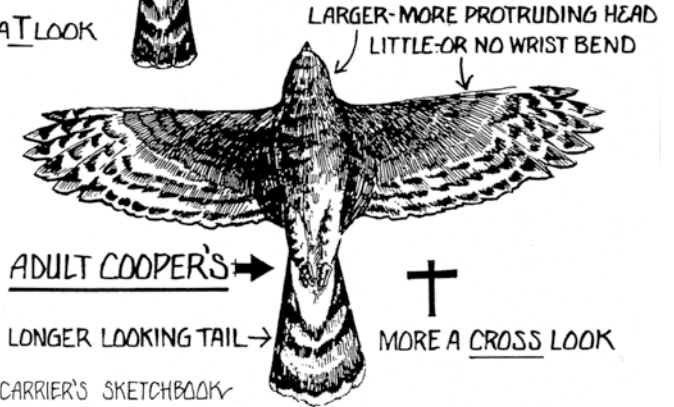

OSPREY
21 - 26" length

- . Flies with kink (W) in wings.
- . Eagle sized; clean white body.
- . Black wrist marks.

NORTHERN HARRIER
16 - 20" length

- . Long, narrow wings and tail.
- . Brown above, streaked brown below-female.
- . Gray above, pale below with black wing tips-male.

SHARP-SHINNED vs COOPER'S

PAUL CARRIER'S SKETCHBOOK

WING PROFILE

BALD EAGLE

GOLDEN EAGLE

SUB-ADULT GOLDEN EAGLE

- . Like large buteo, curvy wings.
- . Less head protrusion than tail.
- . Slight dihedral to wing profile.

27 to 35" length

IMMATURE BALD EAGLE

BALD EAGLE

27 to 35" length

- . Long, straight wing extension.
- . Tail and head length similar.
- . Straight wing profile.

24 to 28" length

- Turkey Vulture**
- . Dark wings with lighter feathers
 - . Flies with uplifted wings-V shaped

23 to 28" length

- Black Vulture**
- . Wings & tail shorter than TV
 - . Whitish tips on wings

This guide developed by Paul Carrier is the property of the North East Hawk Watch (NEHW), a registered not-for-profit volunteer organization established to increase awareness, appreciation and protection of hawks. We do that by promoting hawk watching, the study of hawk migration, throughout New England, eastern New York, and northeastern New Jersey. Individuals may download or print single copies of this guide for their personal, non-commercial use. All other rights are reserved. For more information on hawk watching in the northeast, to join NEHW, or to purchase a durable, laminated printed version of this guide, visit www.battaly.com/nehw.