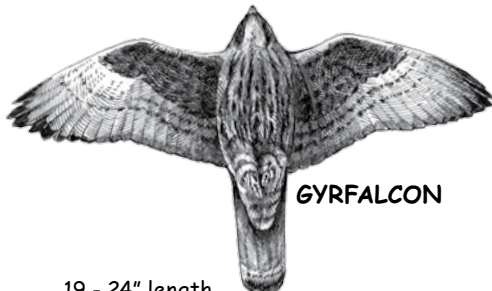

MERLIN

- 9 - 12" length
- Banded gray tail.
- Dark-looking underside.
- Streaked body.

COOPER'S HAWK

- 14 - 19" length
- Rusty underparts.
- Round tipped, long tail.
- Near size of crow.

RED-SHOULDERED HAWK

- 15 - 18" length
- Black tail with narrow white bands.
- Dark underwing coverts.
- Crescent windows near tip of wing.

AMERICAN KESTREL

- 8 - 11" length
- Tail: rufous-male, barred brown -female
- Light underneath.
- Near size of Blue Jay.

SHARP-SHINNED HAWK

- 9 - 13" length
- Rusty underparts.
- Square or notched tail tip.
- Near size of Blue Jay.

BROAD-WINGED HAWK

- 13 - 17" length
- Smallest Buteo, crow size.
- Equal white and black on tail.
- Whitish wing linings.

GYRFALCON

- 19 - 24" length
- Robust - larger than Peregrine.
- Body uniformly colored-4 color morphs.
- Rare Arctic visitor.

ROUGH-LEGGED HAWK

- 18 - 23" length
- Winter visitor.
- Dark belly, wrist patch and terminal tail band.
- Dark morph: body, wing linings solid dark