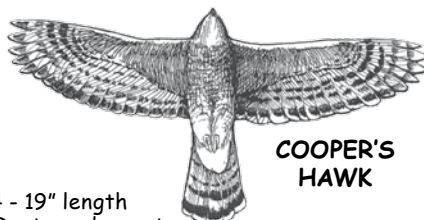

BUTEOS

Broad wings and broad rounded tails; often seen soaring in wide circles high in the air.

PEREGRINE FALCON

- 14 - 18" length
- Light breast and throat.
- Crow size, falcon shape.
- Quick, powerful wingbeats.

NORTHERN GOSHAWK

- 18 - 24" length
- Pale gray underbody.
- White undertail coverts.
- Larger than crow.

RED-TAILED HAWK

- 17 - 22" length
- Unmarked light to red tail.
- Light breast and dark leading edge to wing.
- Streaked, variably dark belly band.

MERLIN

- 9 - 12" length
- Banded gray tail.
- Dark-looking underside.
- Streaked body.

COOPER'S HAWK

- 14 - 19" length
- Rusty underparts.
- Round tipped, long tail.
- Near size of crow.

RED-SHOULDERED HAWK

- 15 - 18" length
- Black tail with narrow white bands.
- Dark underwing coverts.
- Crescent windows near tip of wing.

AMERICAN KESTREL

- 8 - 11" length
- Tail: rufous-male, barred brown -female
- Light underneath.
- Near size of Blue Jay.