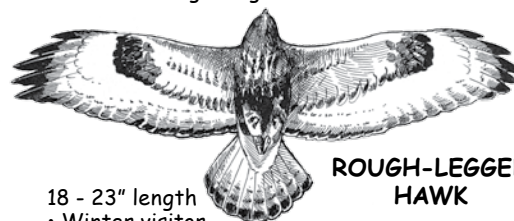

MERLIN

- 9 - 12" length
- Banded gray tail.
- Dark-looking underside.
- Streaked body.

COOPER'S HAWK

- 14 - 19" length
- Rusty underparts.
- Round tipped, long tail.
- Near size of crow.

RED-SHOULDERED HAWK

- 15 - 18" length
- Black tail with narrow white bands.
- Dark underwing coverts.
- Crescent windows near tip of wing.

AMERICAN KESTREL

- 8 - 11" length
- Tail: rufous-male, barred brown -female
- Light underneath.
- Near size of Blue Jay.

SHARP-SHINNED HAWK

- 9 - 13" length
- Rusty underparts.
- Square or notched tail tip.
- Near size of Blue Jay.

BROAD-WINGED HAWK

- 13 - 17" length
- Smallest Buteo, crow size.
- Equal white and black on tail.
- Whitish wing linings.

GYRFALCON

- 19 - 24" length
- Robust - larger than Peregrine.
- Body uniformly colored-4 color morphs.
- Rare Arctic visitor.

ROUGH-LEGGED HAWK

- 18 - 23" length
- Winter visitor.
- Dark belly, wrist patch and terminal tail band.
- Dark morph: body, wing linings solid dark