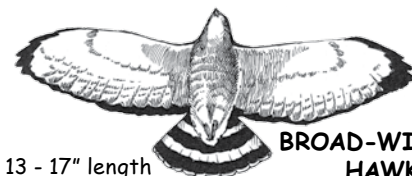

NORTHERN GOSHAWK

- 18 - 24" length
- Pale gray underbody.
- White undertail coverts.
- Larger than crow.

RED-TAILED HAWK

- 17 - 22" length
- Unmarked light to red tail.
- Light breast and dark leading edge to wing.
- Streaked, variably dark belly band.

MERLIN

- 9 - 12" length
- Banded gray tail.
- Dark-looking underside.
- Streaked body.

COOPER'S HAWK

- 14 - 19" length
- Rusty underparts.
- Round tipped, long tail.
- Near size of crow.

RED-SHOULDERED HAWK

- 15 - 18" length
- Black tail with narrow white bands.
- Dark underwing coverts.
- Crescent windows near tip of wing.

AMERICAN KESTREL

- 8 - 11" length
- Tail: rufous-male, barred brown -female
- Light underneath.
- Near size of Blue Jay.

SHARP-SHINNED HAWK

- 9 - 13" length
- Rusty underparts.
- Square or notched tail tip.
- Near size of Blue Jay.

BROAD-WINGED HAWK

- 13 - 17" length
- Smallest Buteo, crow size.
- Equal white and black on tail.
- Whitish wing linings.