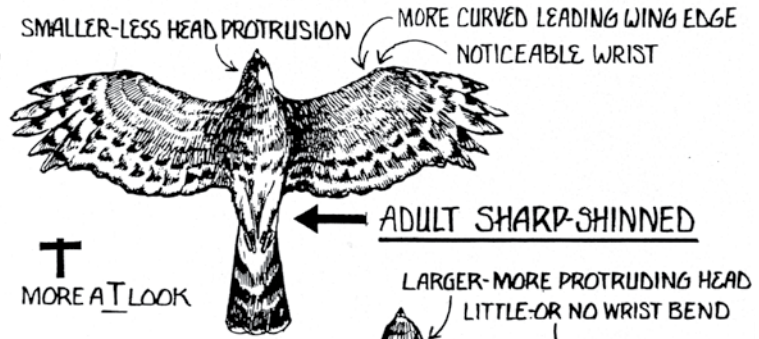

OSPREY
21 - 26" length

- . Flies with kink (W) in wings.
- . Eagle sized; clean white body.
- . Black wrist marks.

NORTHERN HARRIER
16 - 20" length

- . Long, narrow wings and tail.
- . Brown above, streaked brown below-female.
- . Gray above, pale below with black wing tips-male.

SHARP-SHINNED vs COOPER'S

PAUL CARRIER'S SKETCHBOOK

WING PROFILE

BALD EAGLE

GOLDEN EAGLE

SUB-ADULT GOLDEN EAGLE

- . Like large buteo, curvy wings.
- . Less head protrusion than tail.
- . Slight dihedral to wing profile.

23 to 28" length

- Black Vulture**
- . Wings & tail shorter than TV
 - . Whitish tips on wings

This guide developed by Paul Carrier is the property of the North East Hawk Watch (NEHW), a registered not-for-profit volunteer organization established to increase awareness, appreciation and protection of hawks. We do that by promoting hawk watching, the study of hawk migration, throughout New England, eastern New York, and northeastern New Jersey. Individuals may download or print single copies of this guide for their personal, non-commercial use. All other rights are reserved. For more information on hawk watching in the northeast, to join NEHW, or to purchase a durable, laminated printed version of this guide, visit www.battaly.com/nehw.